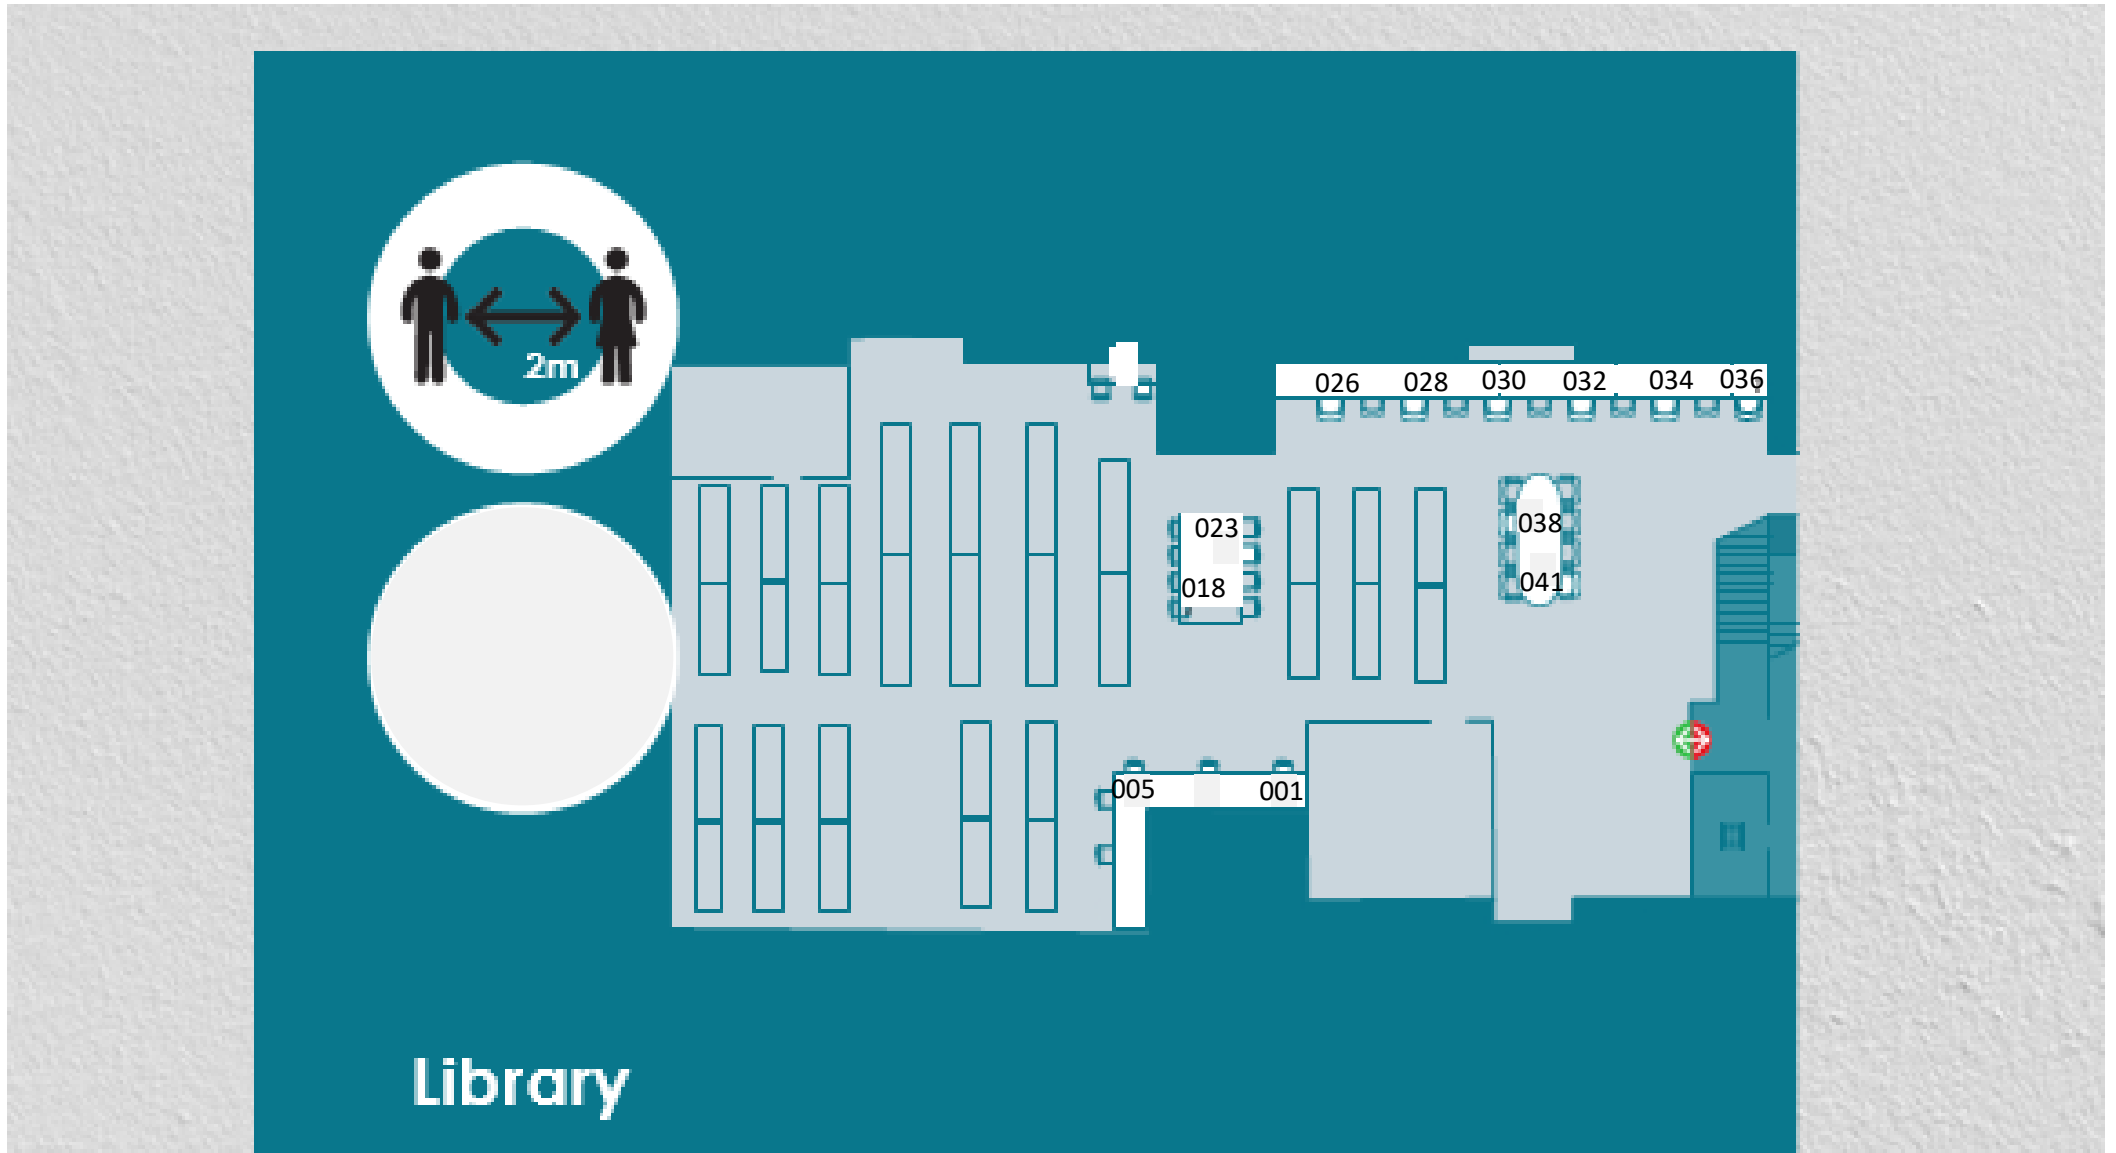

MAIN LIBRARY FALMOUTH – Study space 025-

Tannachie Garden Studio/ Ground Floor/ Library

QUIET STUDY AREA – Study space 024-

Tannachie Garden Studio/ Ground Floor/ Quiet Study Area