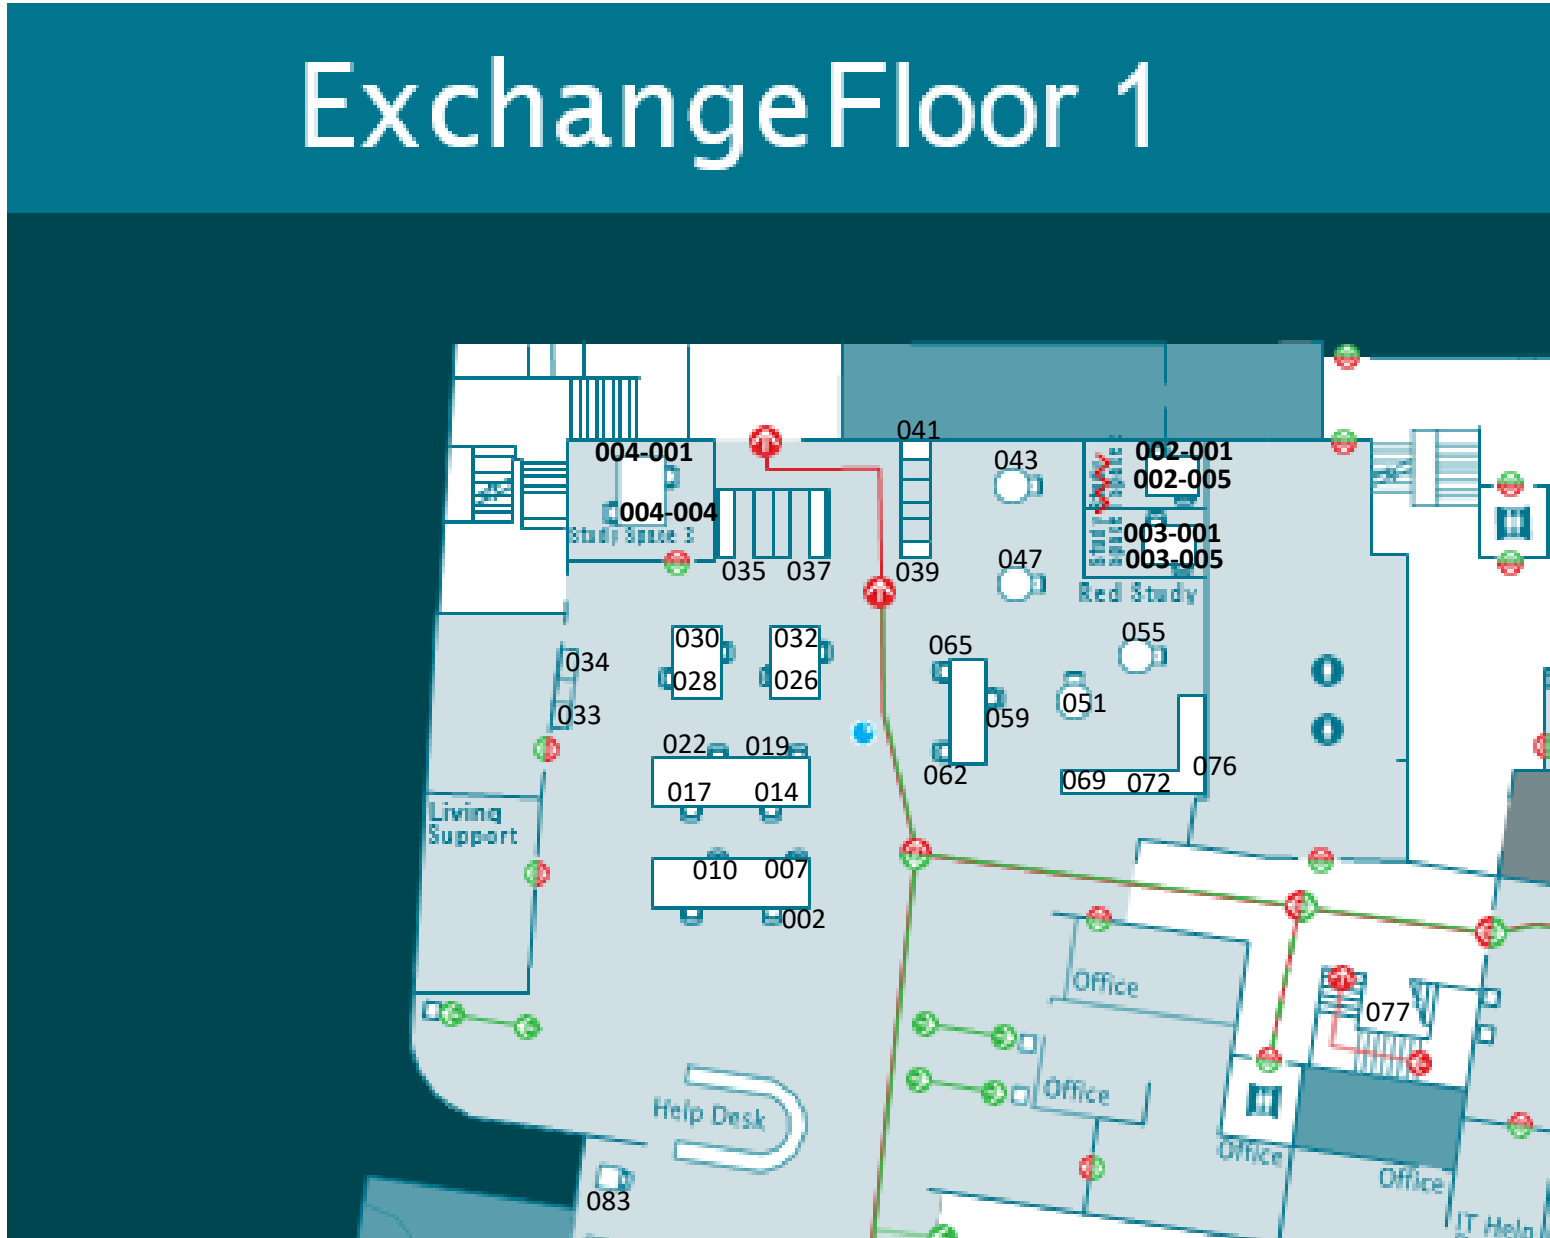

# Penryn Campus / Zone 2 / Exchange / Floor 1

**RED – Study space 001-** note corner enclosed spaces start 002/ 003/004

## Exchange Floor 1

# Exchange / Floor 1 / Green Study

**GREEN - Study space 007-** Note corner enclosed spaces start 010/ 009/008