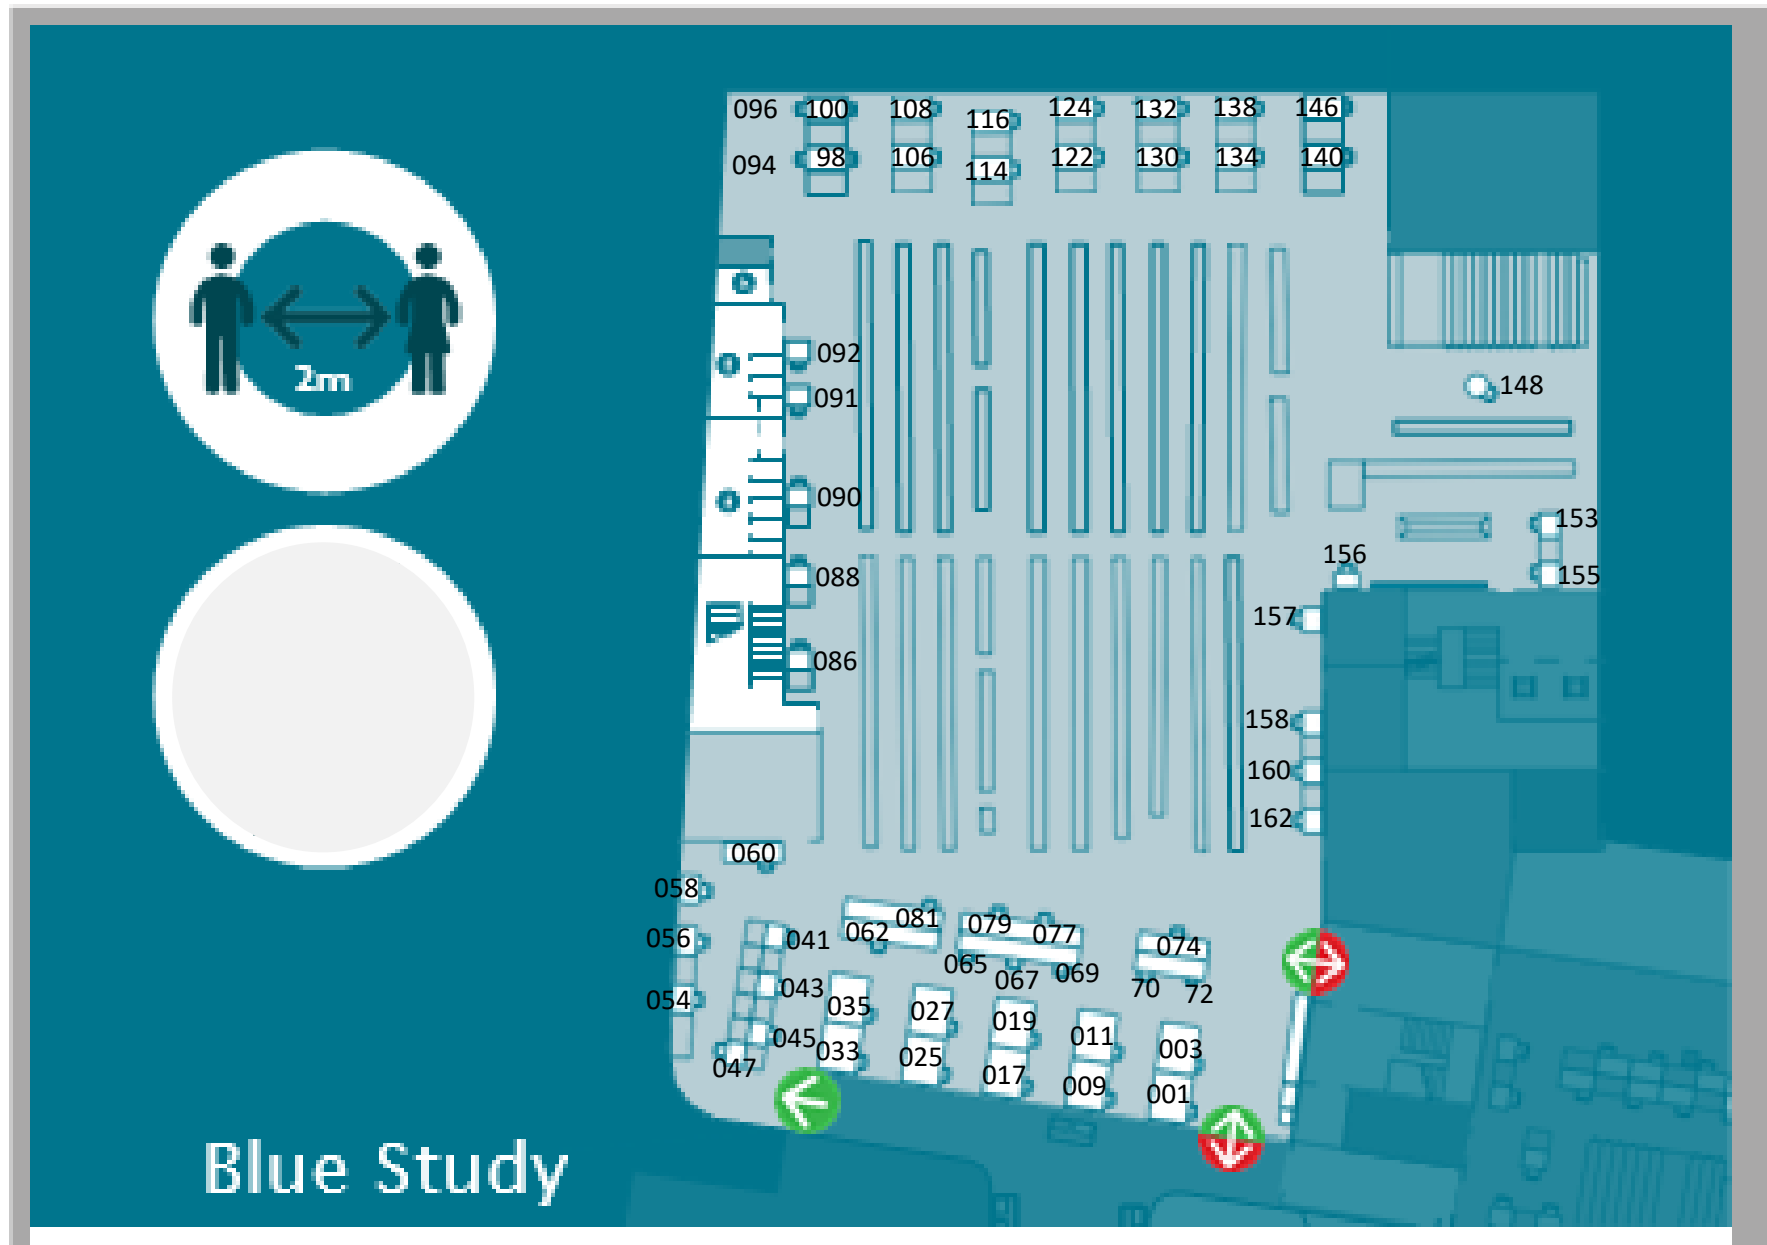

Exchange / Floor 2 / BlueStudy

BLUE - Study space 005-