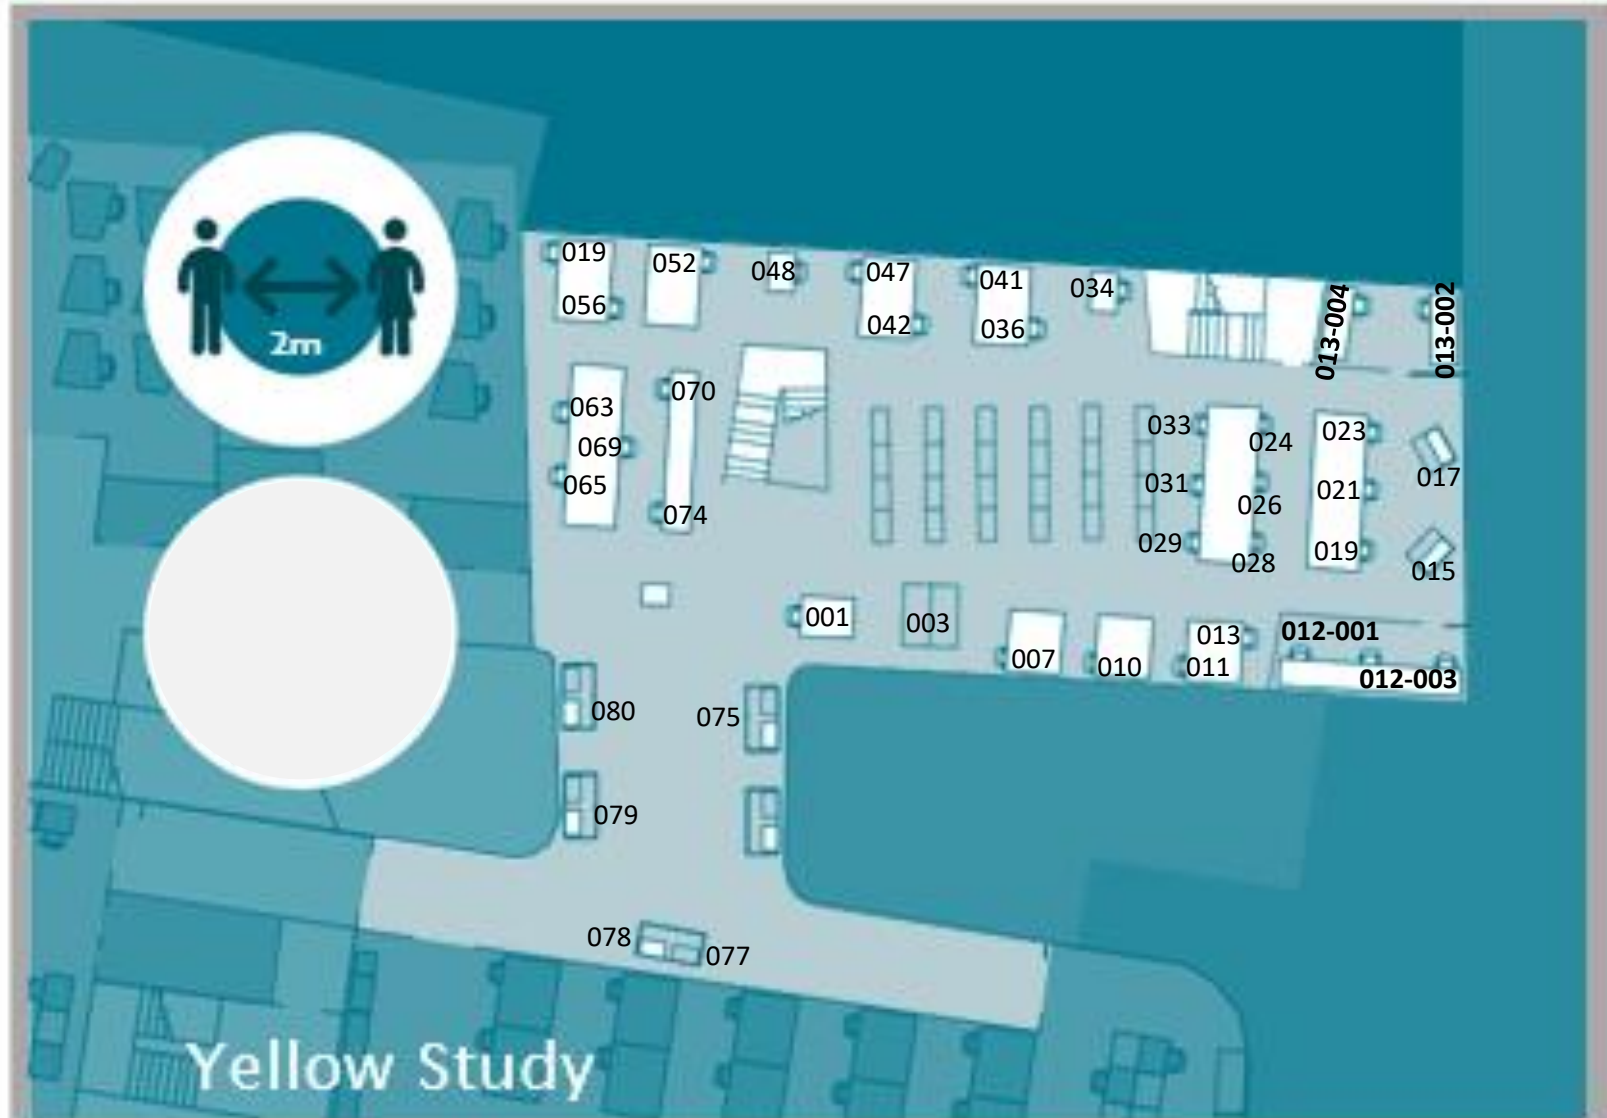

Exchange / Floor 2 / YellowStudy

YELLOW - Study space 011- note corner enclosed spaces start 013/ 012