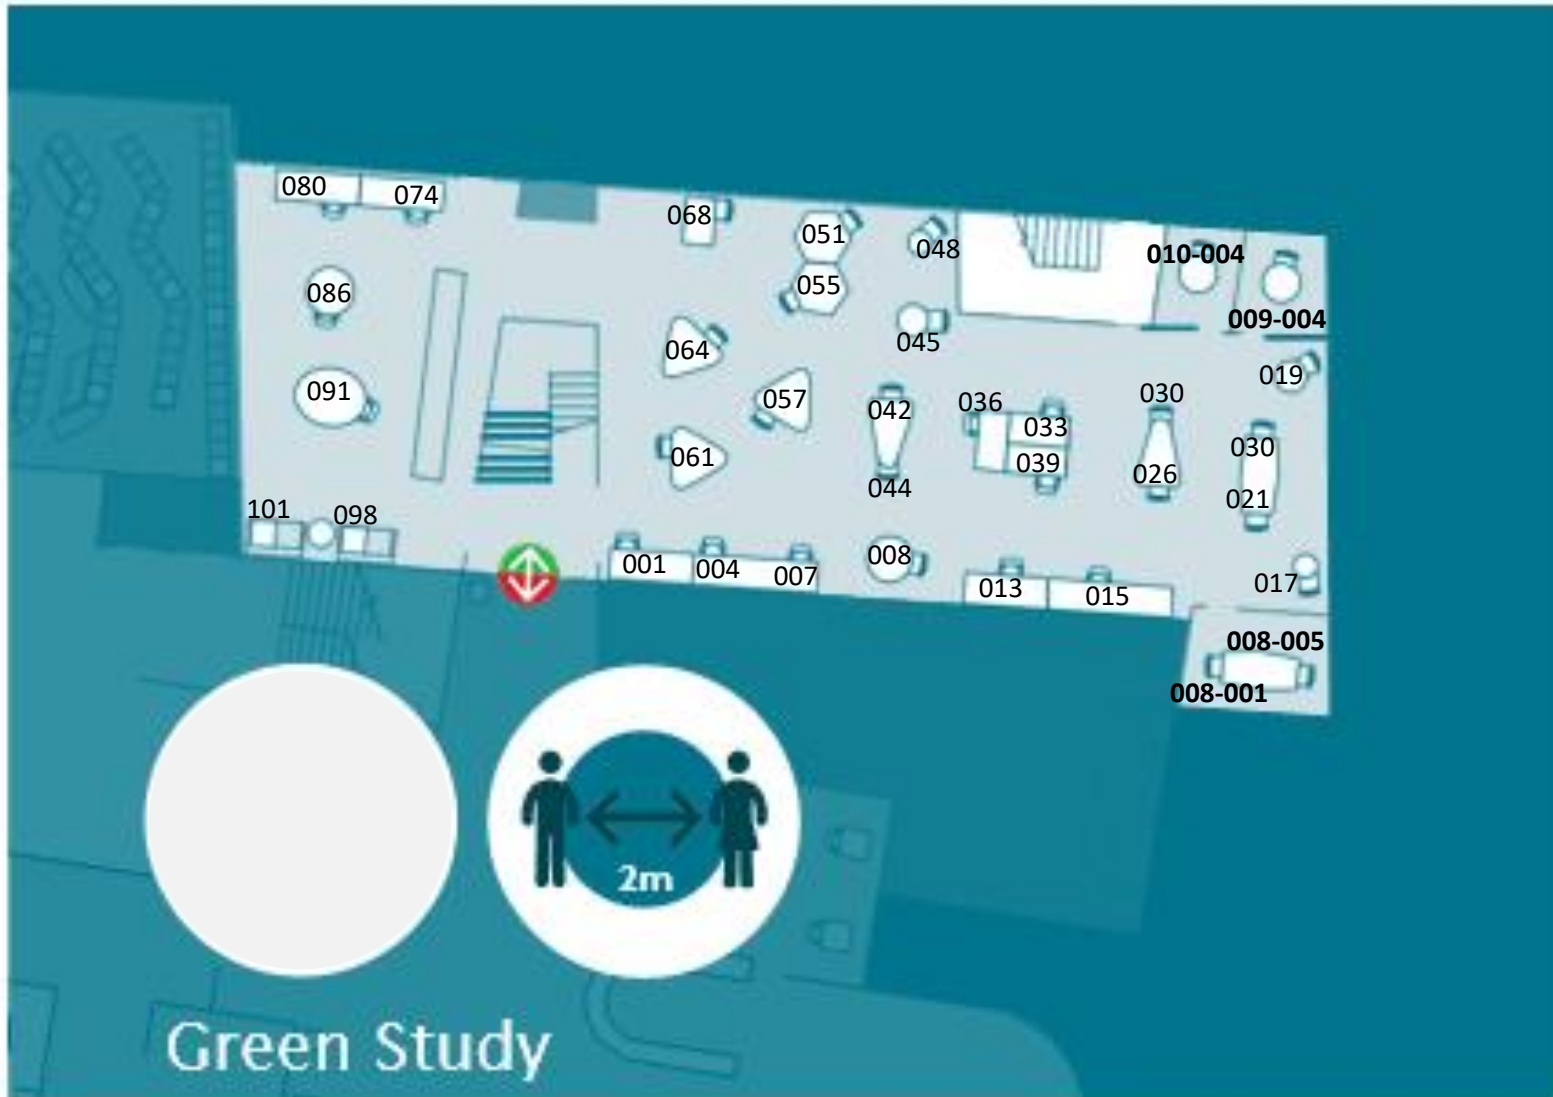

# Penryn Campus / Zone 2 / Exchange / Floor 1

**RED – Study space 001-** note corner enclosed spaces start 002/ 003/004

## Exchange Floor 1

# Exchange / Floor 1 / Green Study

**GREEN - Study space 007-** Note corner enclosed spaces start 010/ 009/008

## BLUE - Study space 005-