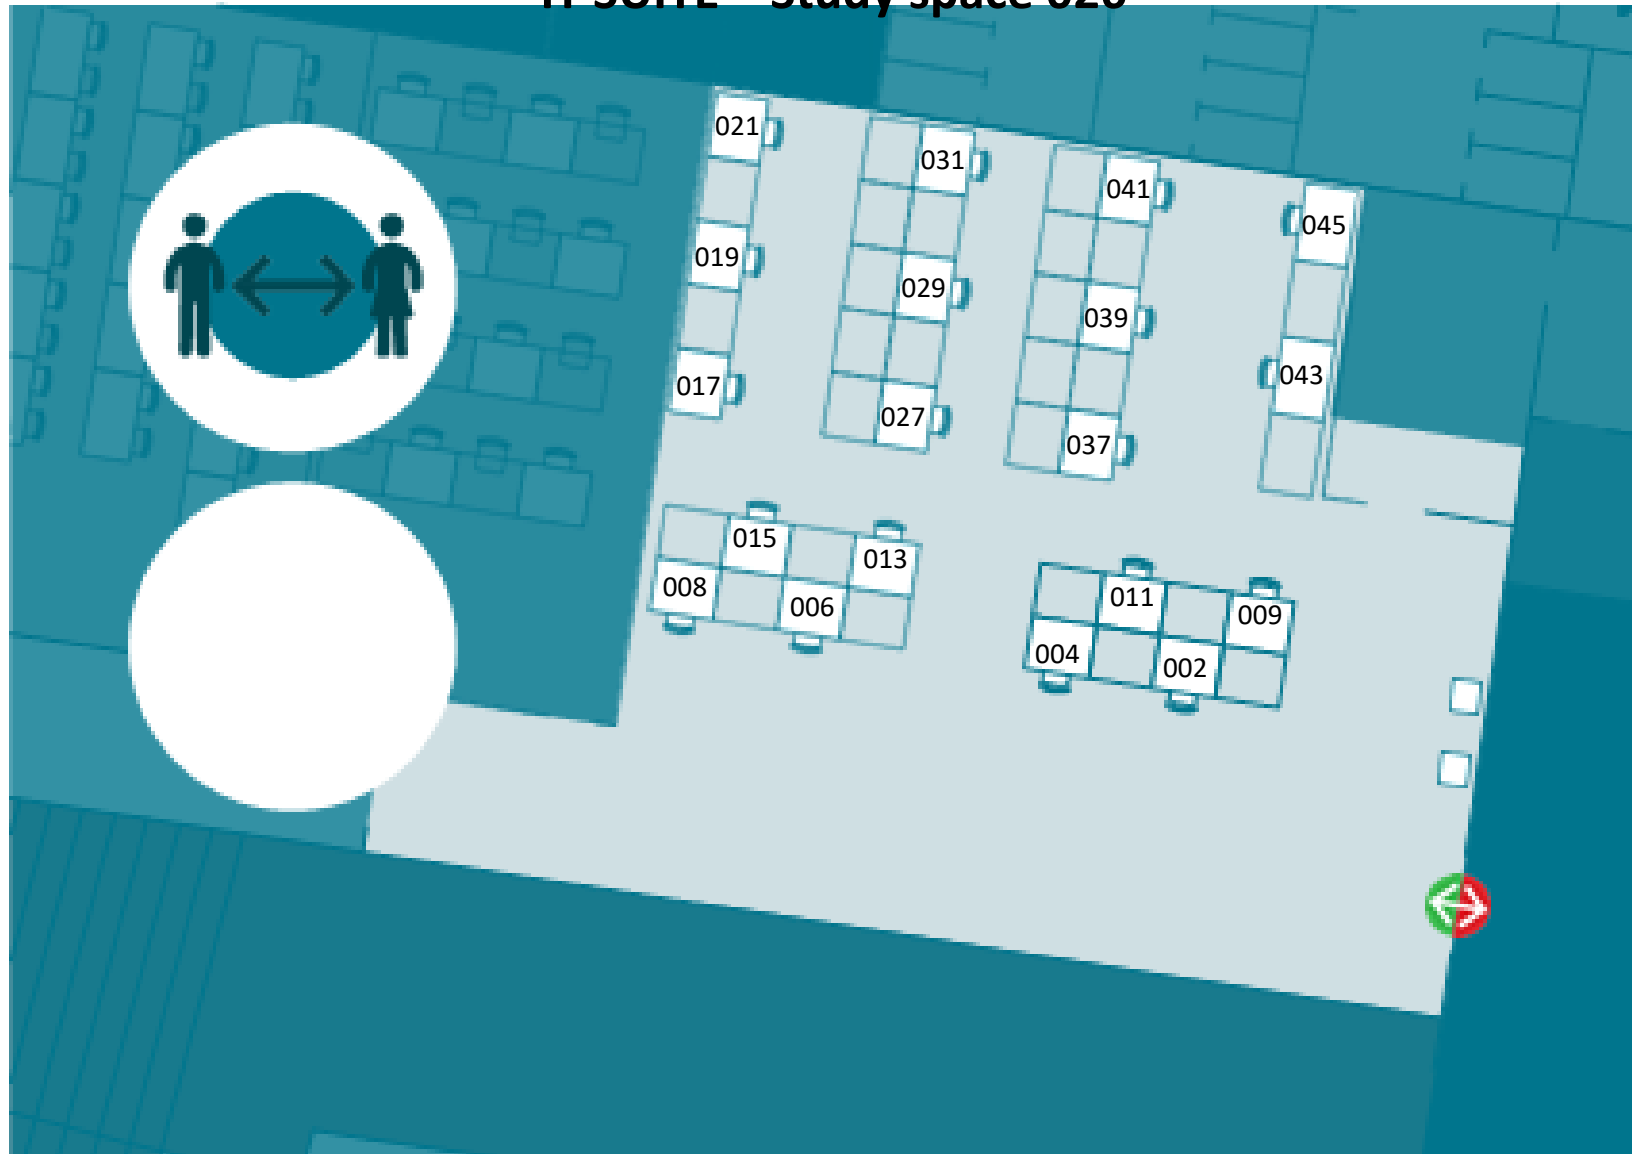

Exchange / Floor 1 / IT Open Access Suite

IT SUITE – Study space 026-